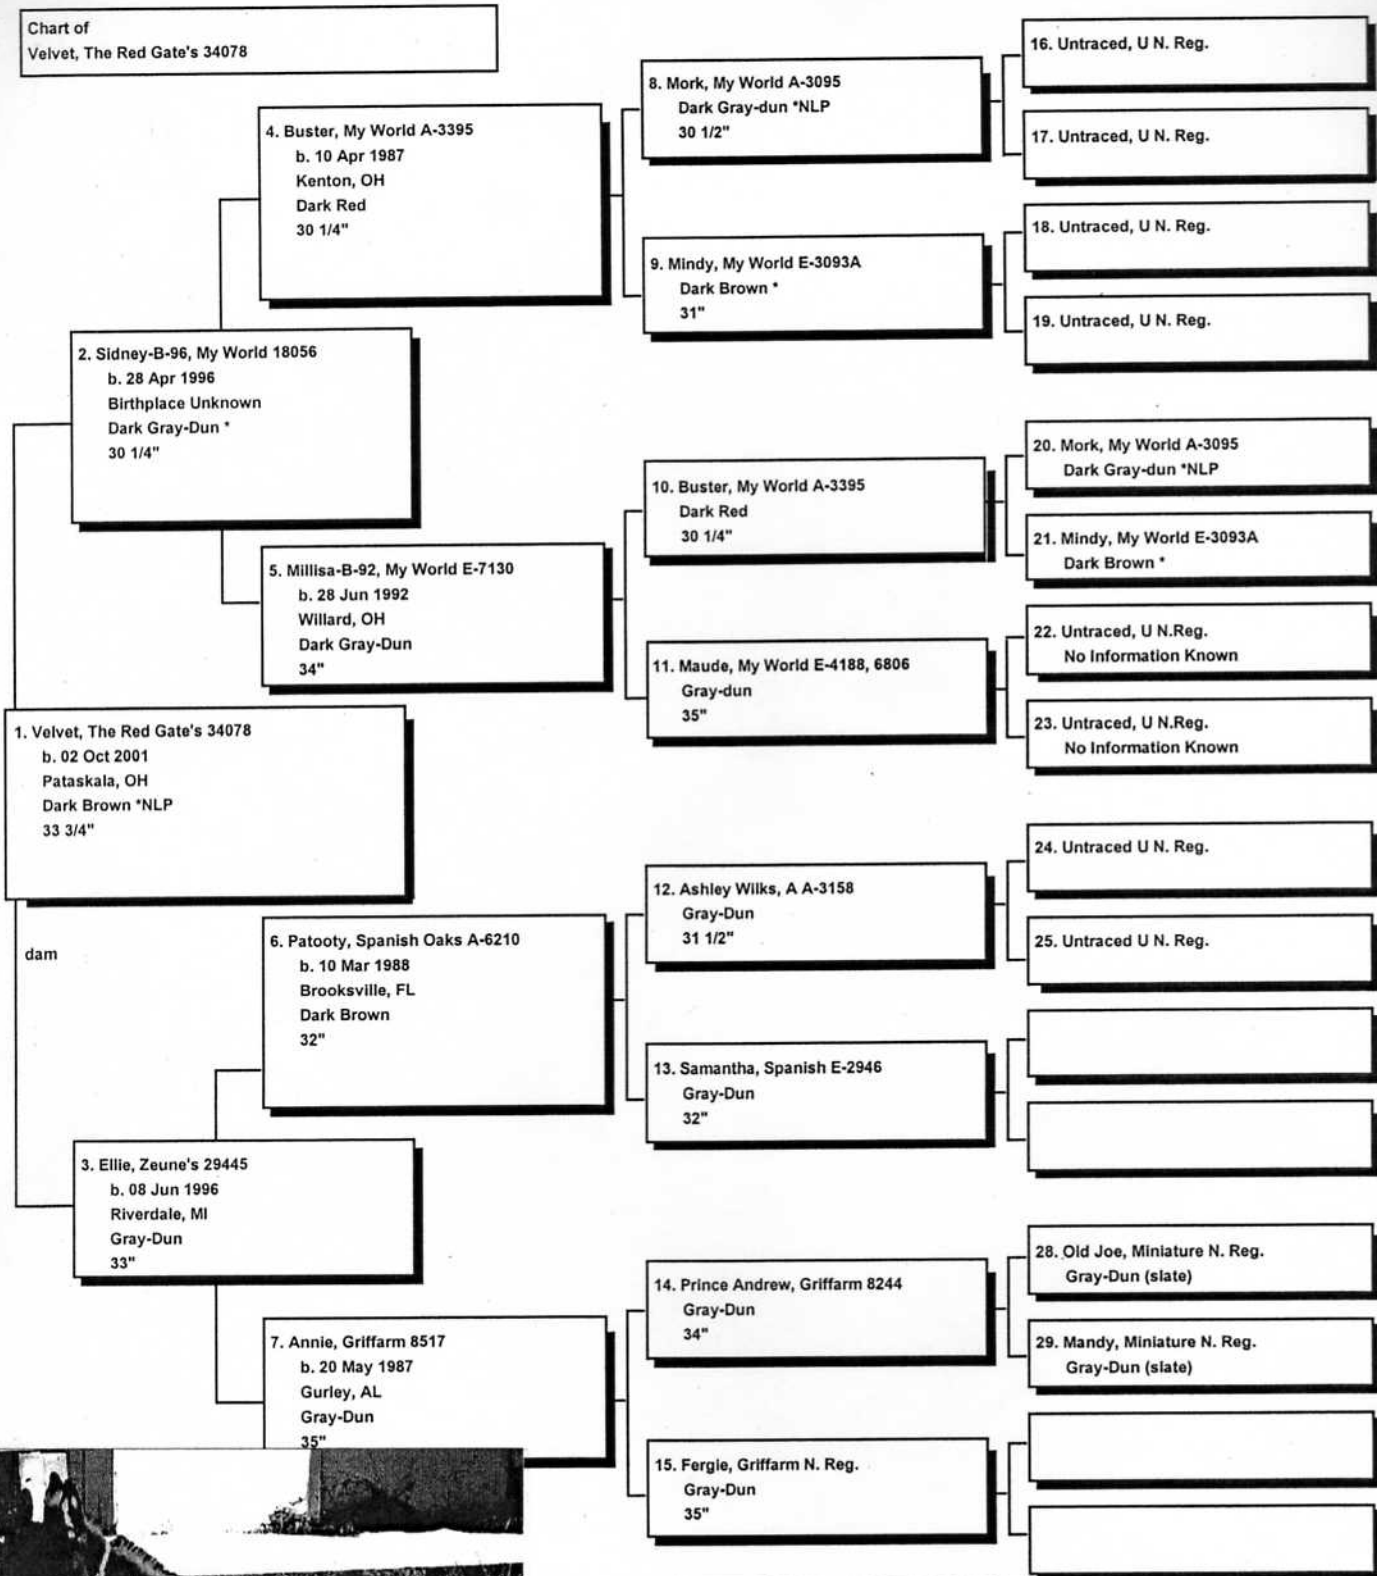

Chart of  
Velvet, The Red Gate's 34078

4574605F19

The American Donkey and Mule Society  
P.O. Box 1210, Lewisville, TX 75067 (972) 219-0781  
The American Donkey and Mule Society is not responsible  
for errors in information submitted to the registry.